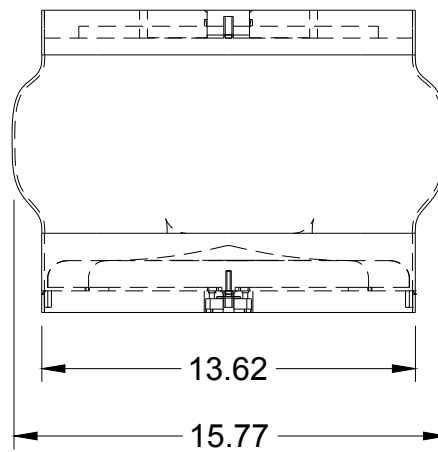

PROJECT		
		Reboot Reforestation		
		TITLE		
		Large Size Assembly		
		Seedball Dispenser		
APPROVED	SIZE	CODE	DWG NO	REV
CHECKED	B	SDRRV3	000314	1
DRAWN	Allon Goldberg	12/13/22	SCALE 1:7	WEIGHT
			SHEET 4/9