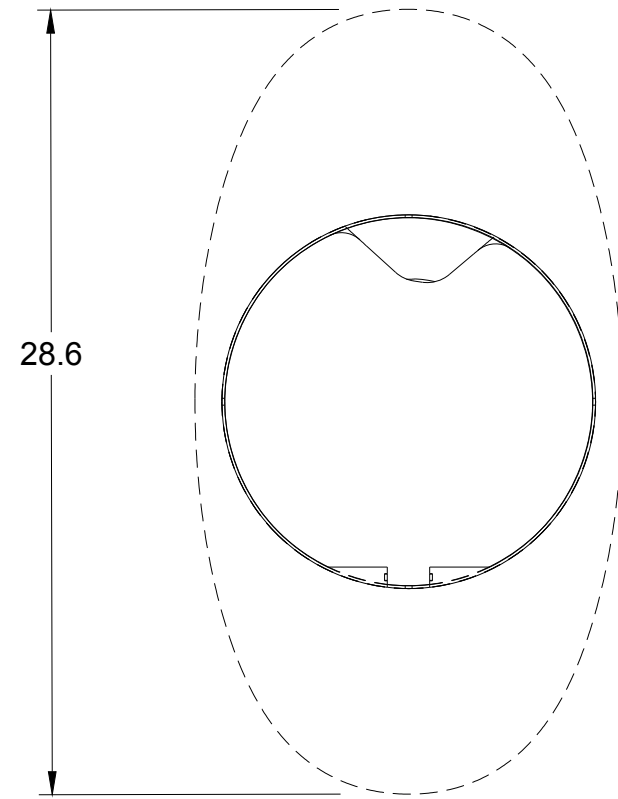

PROJECT			
		Reboot Reforestation			
		TITLE			
		Large Size Tank Shell			
		Seedball Dispenser			
APPROVED		SIZE	CODE	DWG NO	REV
CHECKED		B	SDRRV3	000314	1
DRAWN	Allon Goldberg	12/13/22	SCALE 1:7	WEIGHT	SHEET 7/9