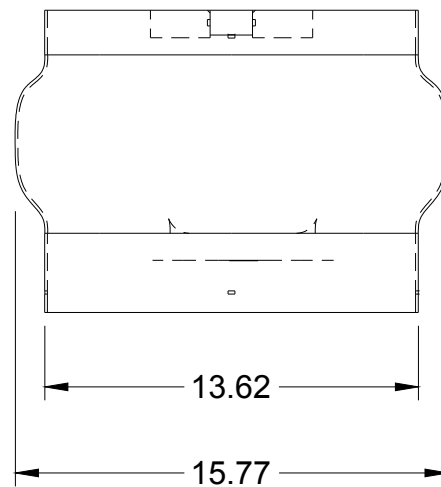

PROJECT			
		Reboot Reforestation			
		TITLE			
		Large Size Tank Shell			
		Seedball Dispenser			
APPROVED		SIZE	CODE	DWG NO	REV
CHECKED		B	SDRRV3	000314	1
DRAWN	Allon Goldberg	12/13/22	SCALE 1:7	WEIGHT	SHEET 7/9