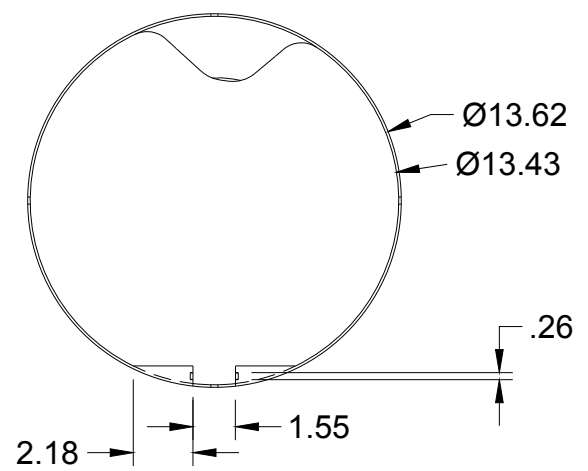

PROJECT		
		Reboot Reforestation		
		TITLE		
		Regular Size Tank Shell		
		Seedball Dispenser		
APPROVED	SIZE	CODE	DWG NO	REV
CHECKED	B	SDRRV3	000314	1
DRAWN	Allon Goldberg	12/13/22	SCALE 1:7	WEIGHT
			SHEET 6/9