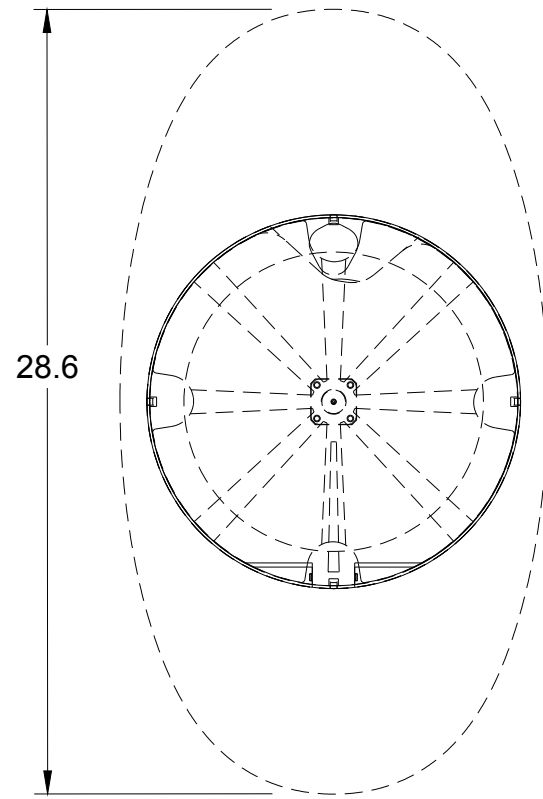

PROJECT		
		Reboot Reforestation		
		TITLE		
		Large Size Assembly		
		Seedball Dispenser		
APPROVED	SIZE	CODE	DWG NO	REV
CHECKED	B	SDRRV3	000314	1
DRAWN	Allon Goldberg	12/13/22	SCALE 1:7	WEIGHT
			SHEET 4/9