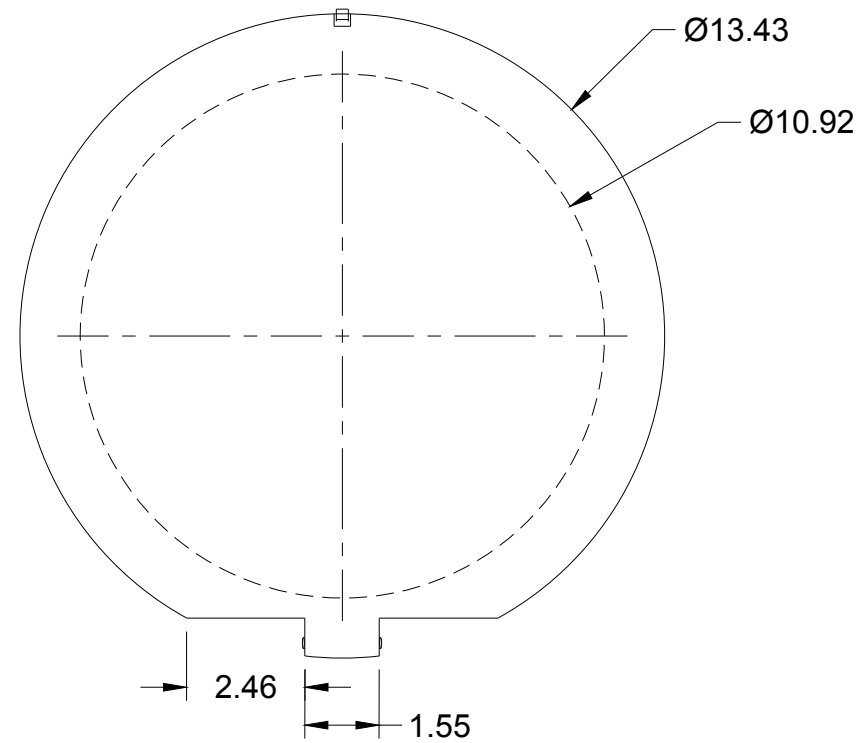

PROJECT			
		Reboot Reforestation			
		TITLE			
		Top Plate			
		Seedball Dispenser			
APPROVED		SIZE	CODE	DWG NO	REV
CHECKED		B	SDRRV3	000314	1
DRAWN	Allon Goldberg	12/13/22	SCALE 1:4	WEIGHT	SHEET 5/9