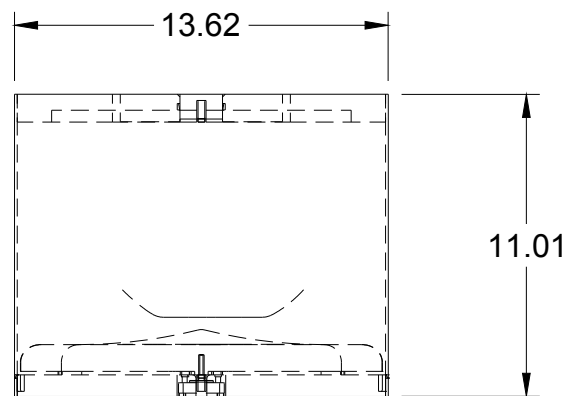

		PROJECT		
		<b>Reboot Reforestation</b>		
		TITLE		
		<b>Regular Size Exploded View</b>		
		Seedball Dispenser		
APPROVED	SIZE	CODE	DWG NO	REV
CHECKED	B	SDRRV3	000314	1
DRAWN	Allon Goldberg	12/13/22	SCALE 1:3	WEIGHT
			SHEET 1/9	