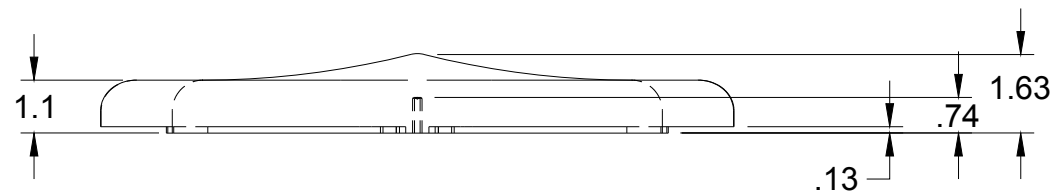

PROJECT		
		Reboot Reforestation		
		TITLE		
		Fan Auger Wheel		
		Seedball Dispenser		
APPROVED	SIZE	CODE	DWG NO	REV
CHECKED	B	SDRRV3	000314	1
DRAWN	Allon Goldberg	12/13/22	SCALE 1:4	WEIGHT
			SHEET 8/9