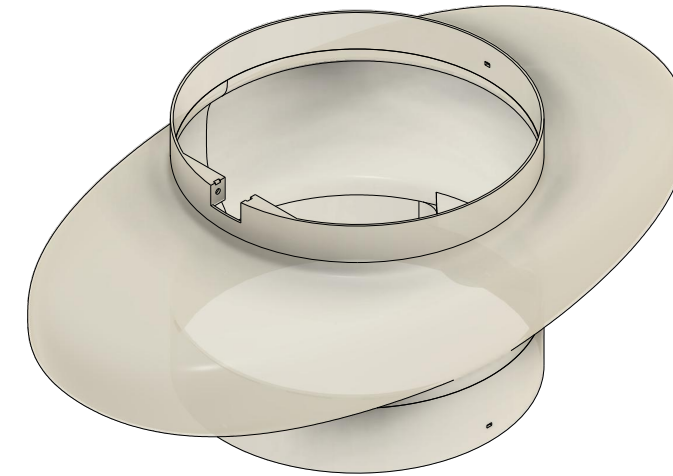

PROJECT			
		Reboot Reforestation			
		TITLE			
		Large Size Tank Shell			
		Seedball Dispenser			
APPROVED		SIZE	CODE	DWG NO	REV
CHECKED		B	SDRRV3	000314	1
DRAWN	Allon Goldberg	12/13/22	SCALE 1:7	WEIGHT	SHEET 7/9