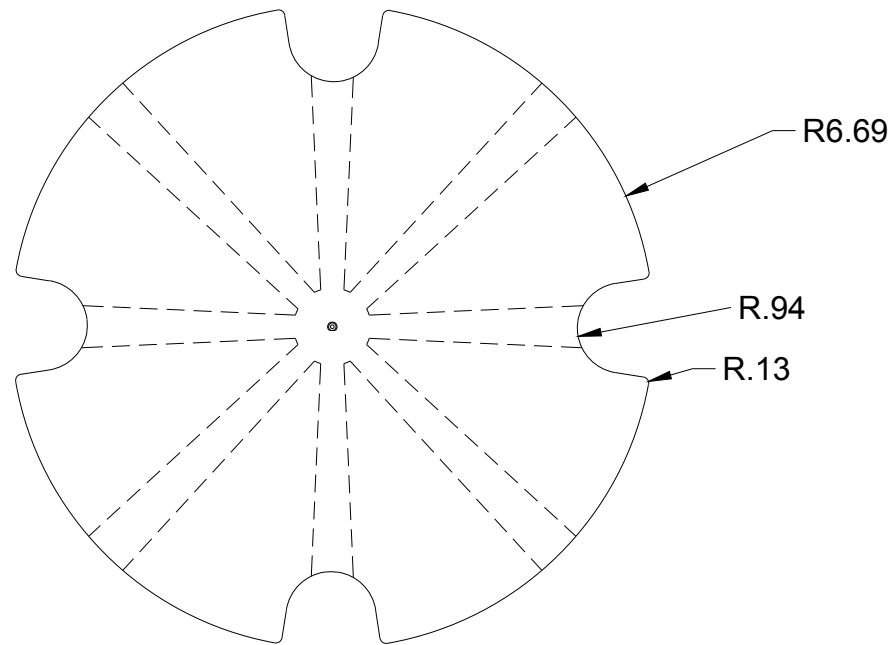

PROJECT		
		Reboot Reforestation		
		TITLE		
		Fan Auger Wheel		
		Seedball Dispenser		
APPROVED	SIZE	CODE	DWG NO	REV
CHECKED	B	SDRRV3	000314	1
DRAWN	Allon Goldberg	12/13/22	SCALE 1:4	WEIGHT
			SHEET 8/9