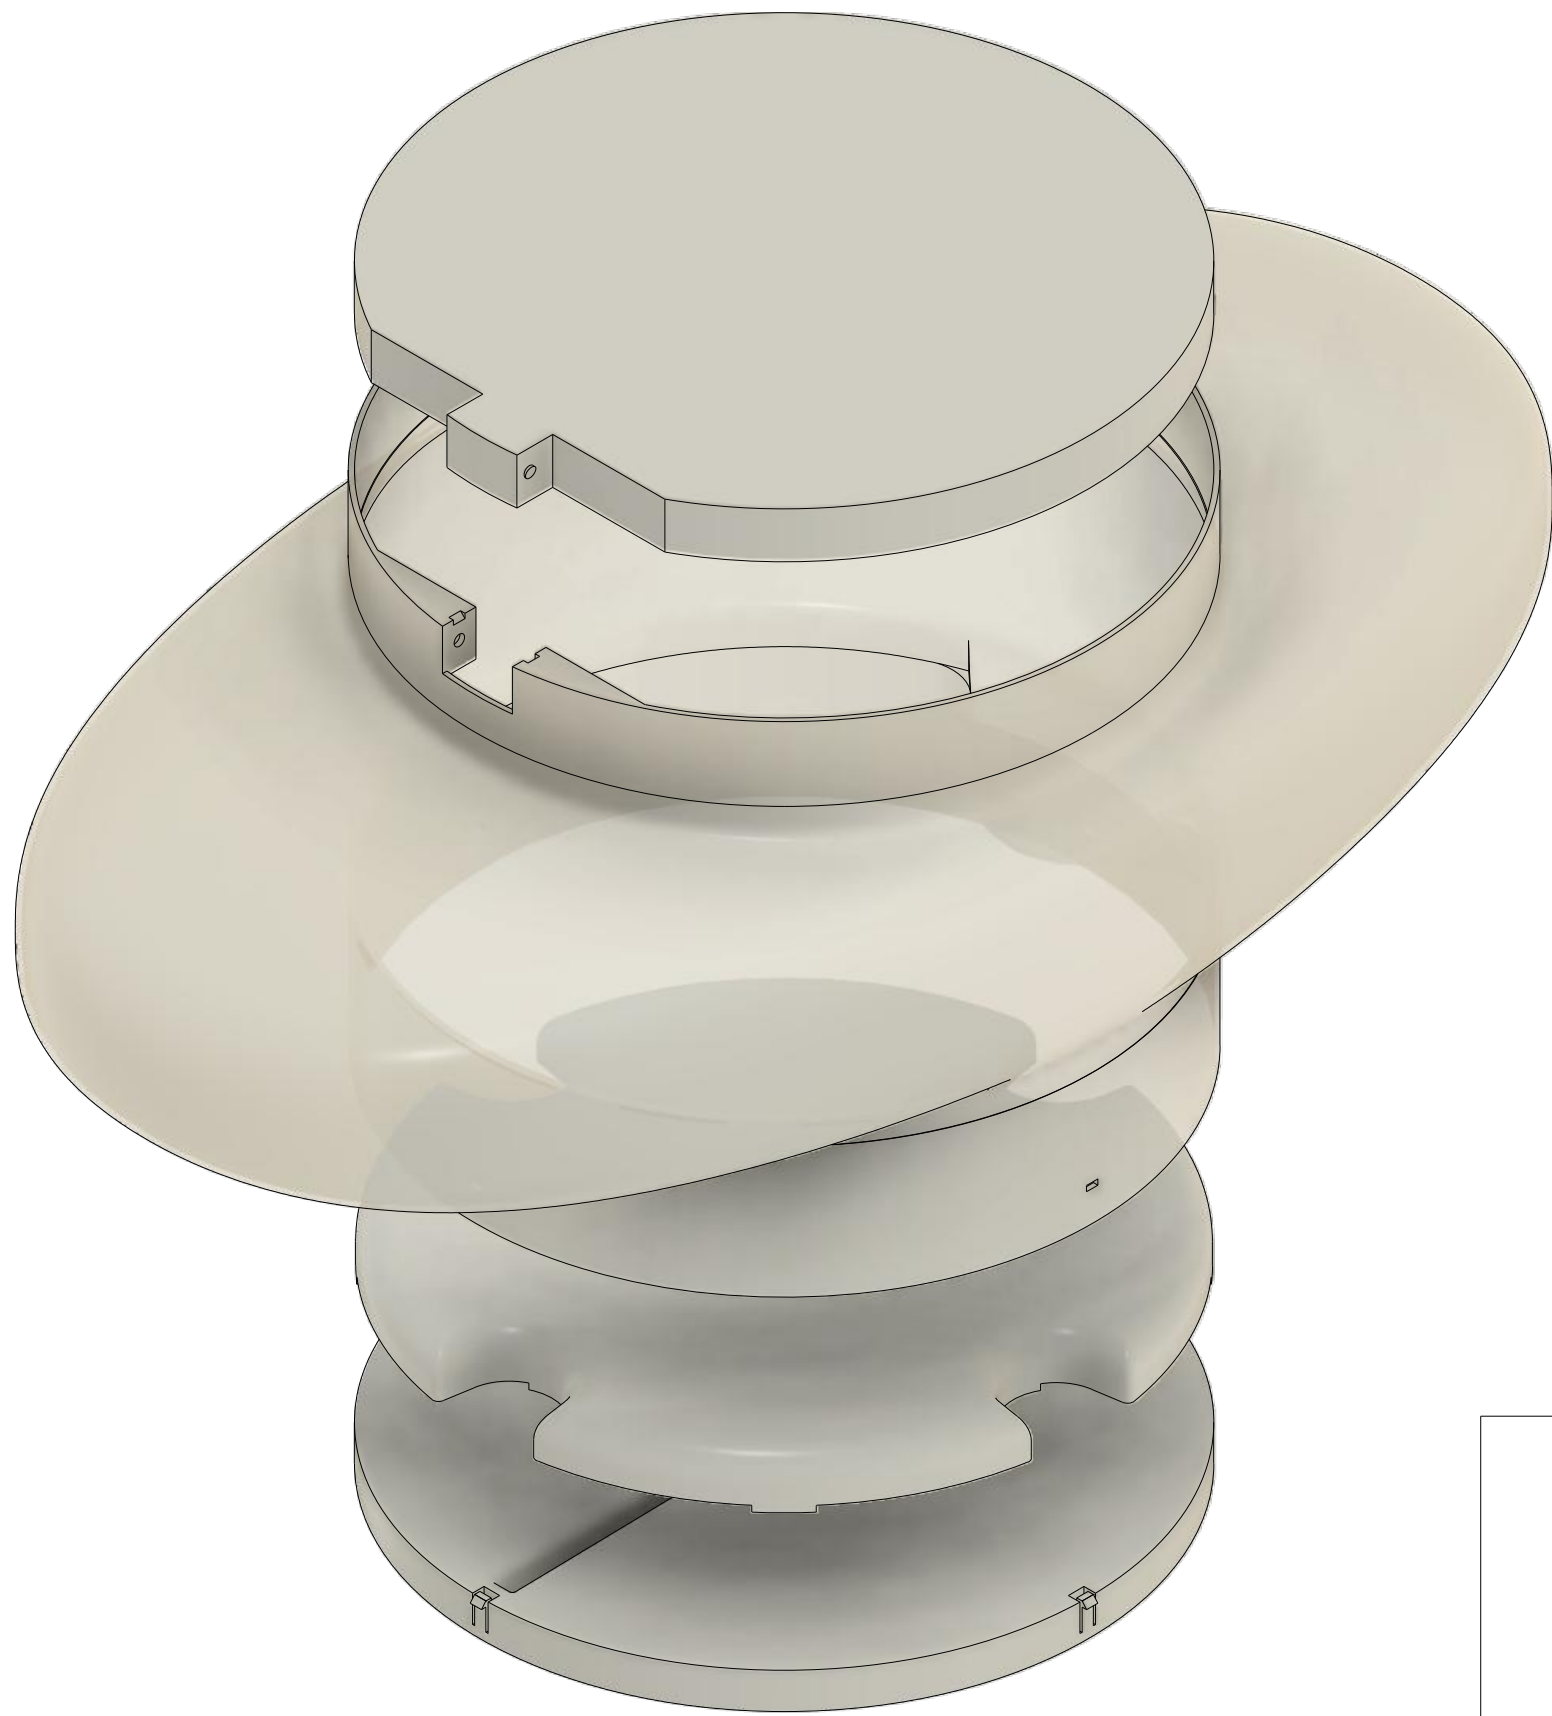

		PROJECT		
		<b>Reboot Reforestation</b>		
		TITLE		
		<b>Regular Size Exploded View</b>		
		Seedball Dispenser		
APPROVED	SIZE	CODE	DWG NO	REV
CHECKED	B	SDRRV3	000314	1
DRAWN	Allon Goldberg	12/13/22	SCALE 1:3	WEIGHT
			SHEET 1/9	

		PROJECT			
		<b>Reboot Reforestation</b>			
		TITLE			
		<b>Regular Size Assembly</b>			
		Seedball Dispenser			
APPROVED		SIZE	CODE	DWG NO	REV
CHECKED		B	SDRRV3	000314	1
DRAWN	Allon Goldberg	12/13/22	SCALE 1:7	WEIGHT	SHEET 2/9

		PROJECT		
		<b>Reboot Reforestation</b>		
		TITLE		
		<b>Large Size Exploded View</b>		
		Seedball Dispenser		
APPROVED	SIZE	CODE	DWG NO	REV
CHECKED	B	SDRRV3	000314	1
DRAWN	Allon Goldberg	12/13/22	SCALE 1:3	WEIGHT
			SHEET 3/9	