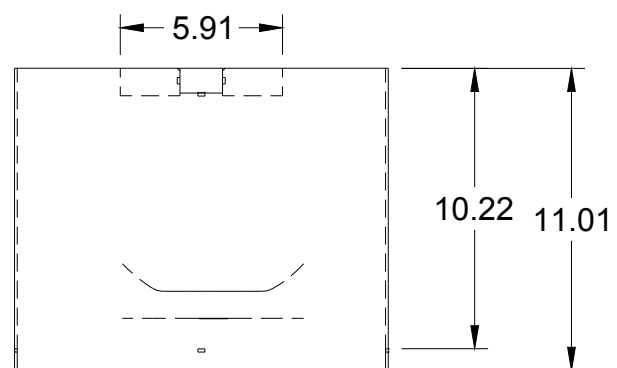

PROJECT		
		Reboot Reforestation		
		TITLE		
		Regular Size Tank Shell		
		Seedball Dispenser		
APPROVED	SIZE	CODE	DWG NO	REV
CHECKED	B	SDRRV3	000314	1
DRAWN	Allon Goldberg	12/13/22	SCALE 1:7	WEIGHT
			SHEET 6/9