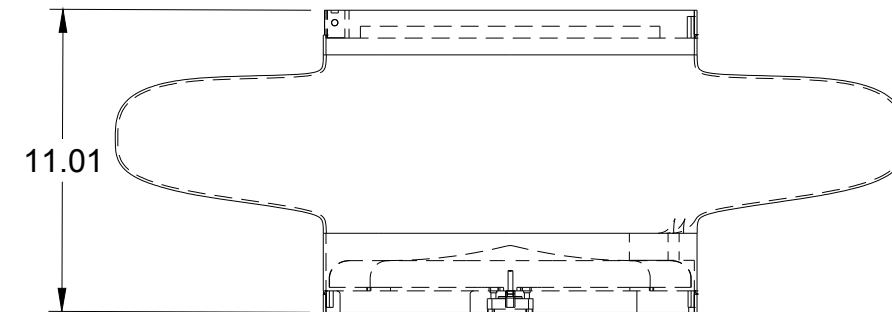

PROJECT		
		Reboot Reforestation		
		TITLE		
		Large Size Assembly		
		Seedball Dispenser		
APPROVED	SIZE	CODE	DWG NO	REV
CHECKED	B	SDRRV3	000314	1
DRAWN	Allon Goldberg	12/13/22	SCALE 1:7	WEIGHT
			SHEET 4/9