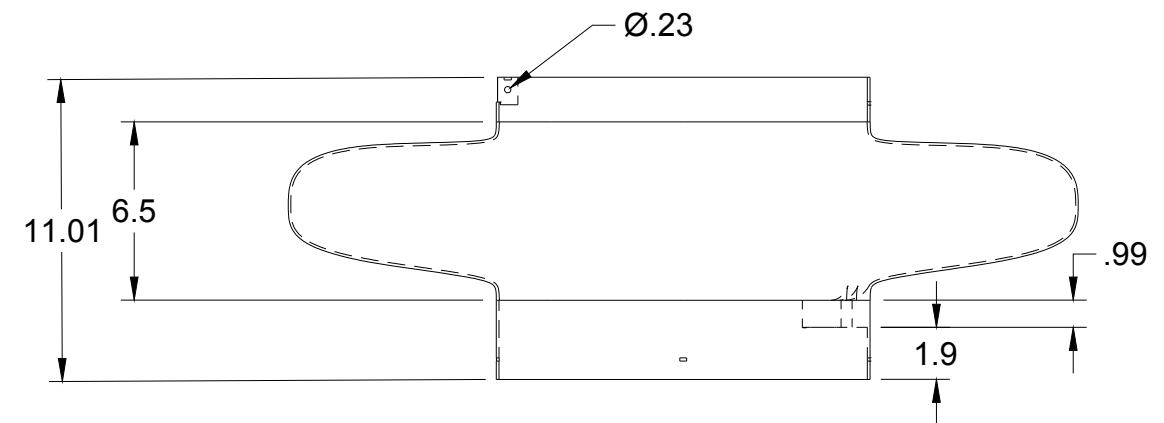

PROJECT			
		Reboot Reforestation			
		TITLE			
		Large Size Tank Shell			
		Seedball Dispenser			
APPROVED		SIZE	CODE	DWG NO	REV
CHECKED		B	SDRRV3	000314	1
DRAWN	Allon Goldberg	12/13/22	SCALE 1:7	WEIGHT	SHEET 7/9