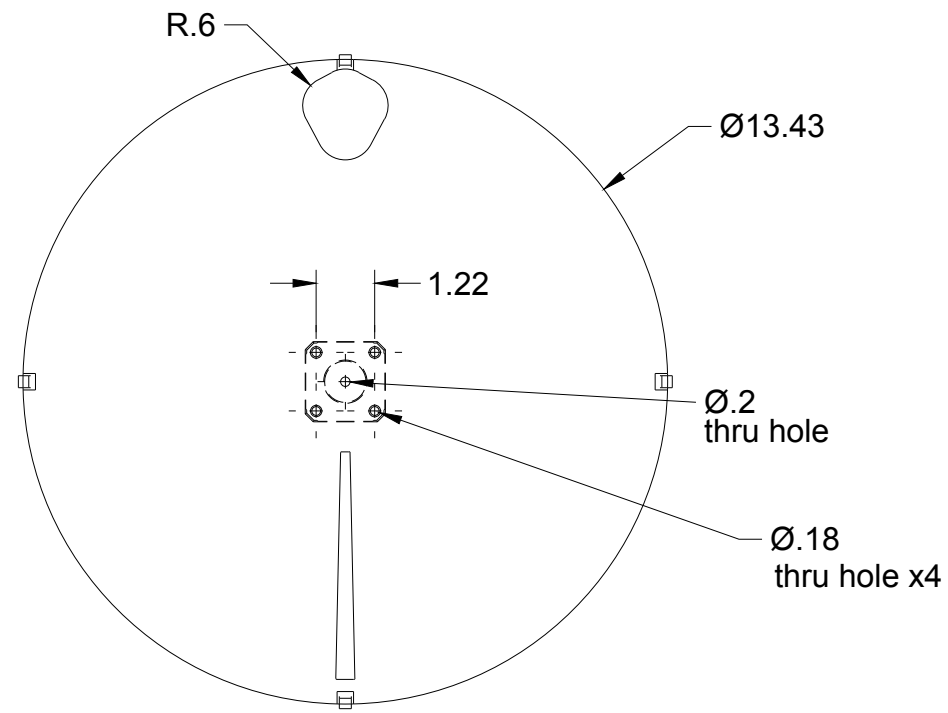

PROJECT		
		Reboot Reforestation		
		TITLE		
		Bottom Plate		
		Seedball Dispenser		
APPROVED	SIZE	CODE	DWG NO	REV
CHECKED	B	SDRRV3	000314	1
DRAWN	Allon Goldberg	12/13/22	SCALE 1:4	WEIGHT
			SHEET 9/9