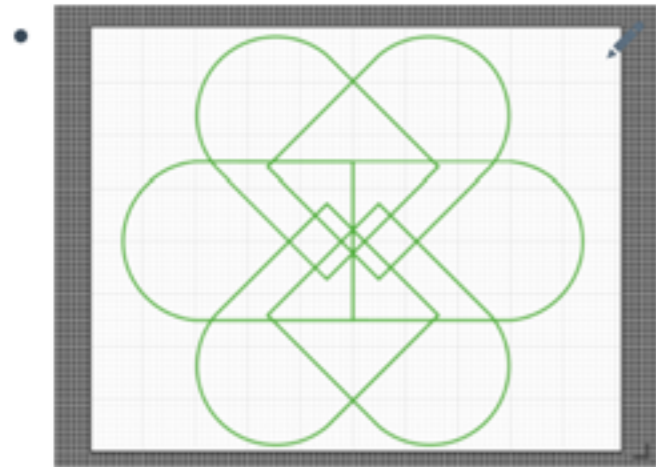

- [\[\[xerox star-interface\]\]](#)

- "The Star user interface adheres rigorously to a small set of principles designed to make the system seem friendly by simplifying the human-machine interface."
- "We have learned from Star the importance of formulating the fundamental concepts (the user's conceptual model) before software is written, rather than tacking on a user interface afterward." - Designing the Xerox "Star" User Interface, Byte, issue 4, 1982

random idea I had b4 i went to sleep

flower development

- [\[\[October 12th, 2021\]\]](#)
- making this flower took all mjdcdncjnefjc DAY so slightly behind on where I wanted to be with project work...
- started with jpeg but I needed each petal to be its own object for [\[\[GUI\]\]](#) point and click feature

- initial sketches taken into blender but this is when I realised separating each petal needs to be done in illustrator first

- some mathematical developments making petal even etc (there was probably an easier way to do it all)