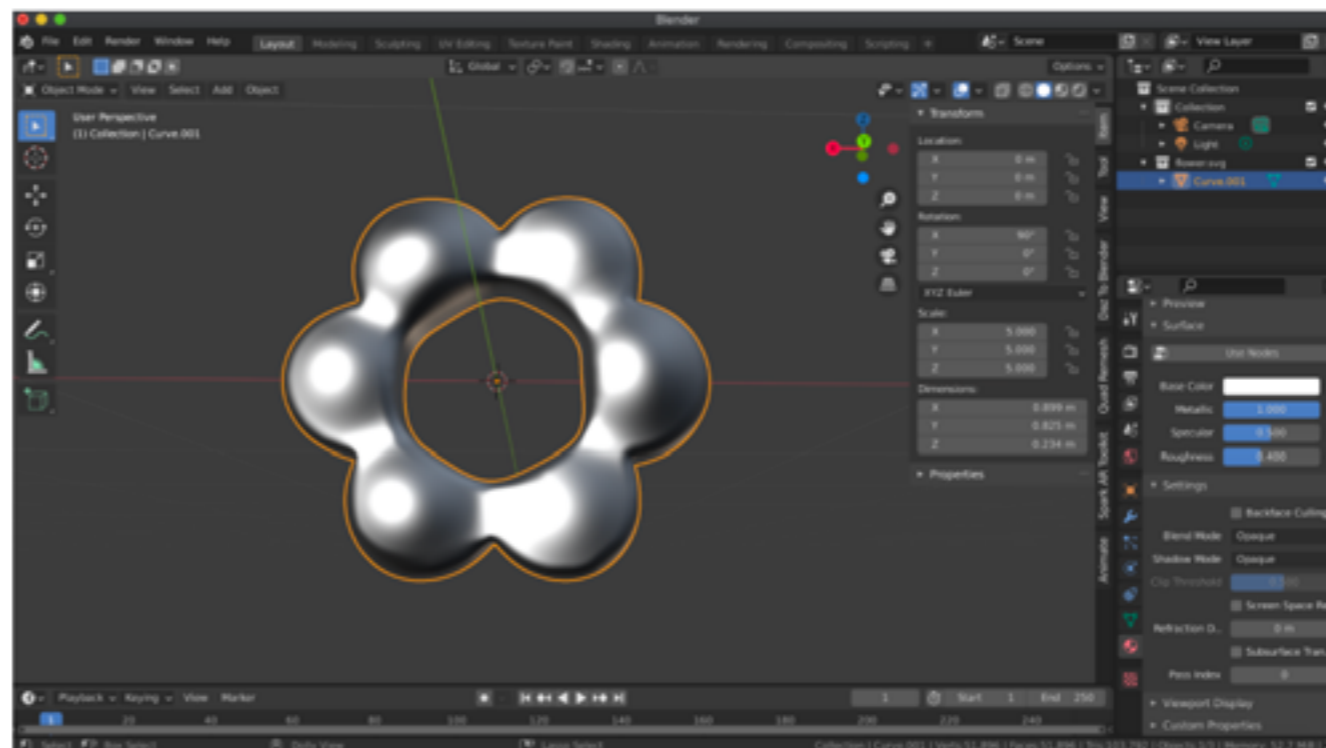

- initial sketches taken into blender but this is when I realised separating each petal needs to be done in illustrator first