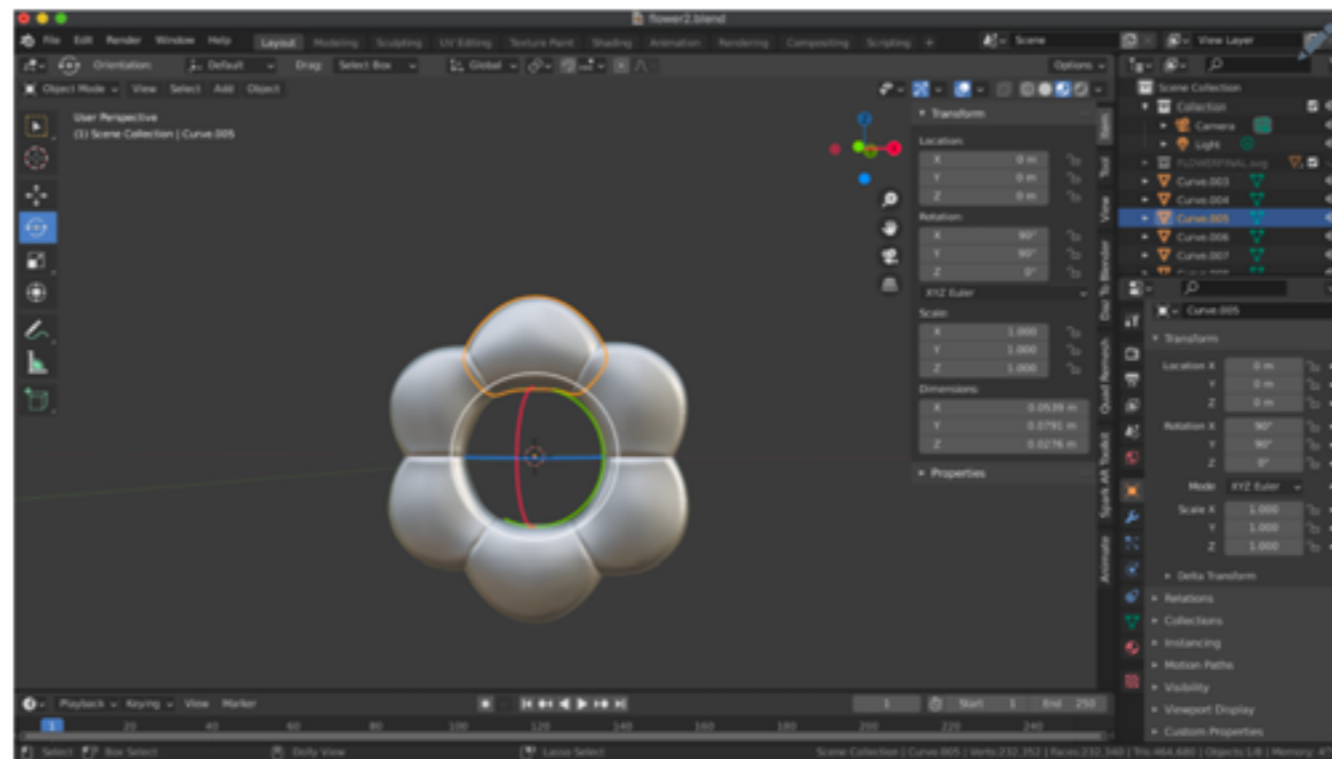

- [\[\[xerox star-interface\]\]](#)

- "The Star user interface adheres rigorously to a small set of principles designed to make the system seem friendly by simplifying the human-machine interface."
- "We have learned from Star the importance of formulating the fundamental concepts (the user's conceptual model) before software is written, rather than tacking on a user interface afterward." - Designing the Xerox "Star" User Interface, Byte, issue 4, 1982

- initial sketches taken into blender but this is when I realised separating each petal needs to be done in illustrator first

- some mathematical developments making petal even etc (there was probably an easier way to do it all)

+

- FINALLY [\[\[sculpted\]\]](#) and modelled in [\[\[blender\]\]](#) as you can see each petal is a separate clickable object

- which comes out as a pretty gltf here...