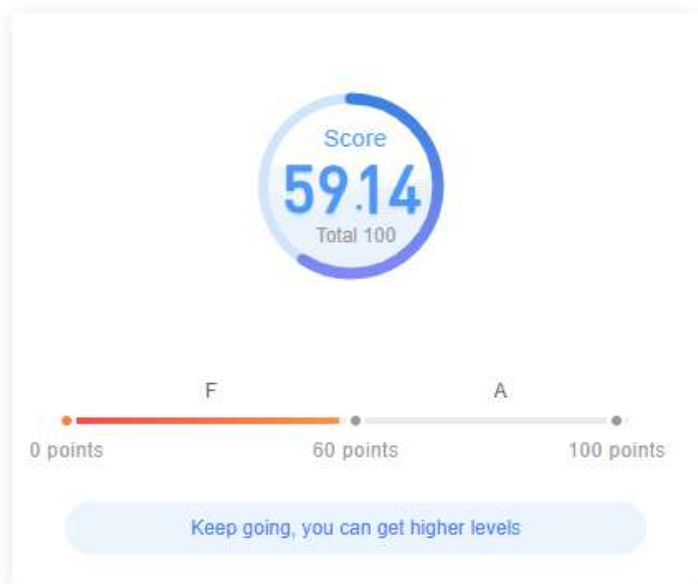

Total score

Scoring details (Total 100 points)

Assignment assessment 30 points (Proportion 30%)	✓ completed		
Discussion unit assessment 10 points (Proportion 10%)	✓ completed 100%	Score : 10.0	∨
Exam unit assessment 30 points (Proportion 30%)	✓ completed 100%	Score : 15.0	∨
Video unit assesment 30 points (Proportion 30%)	✓ completed 100%	Score : 14.0	∨

Hi , Mespper

[Profiles](#)[My Courses](#)[Sign out](#)

| How is the score calculated?

Calculated by percentage of assessment type , Total score: 100

Total score: $100 = \text{Assignment assessment}(30\%) + \text{Discussion unit assessment}(10\%) + \text{Exam unit assessment}(30\%) + \text{Video unit assesment}(30\%)$